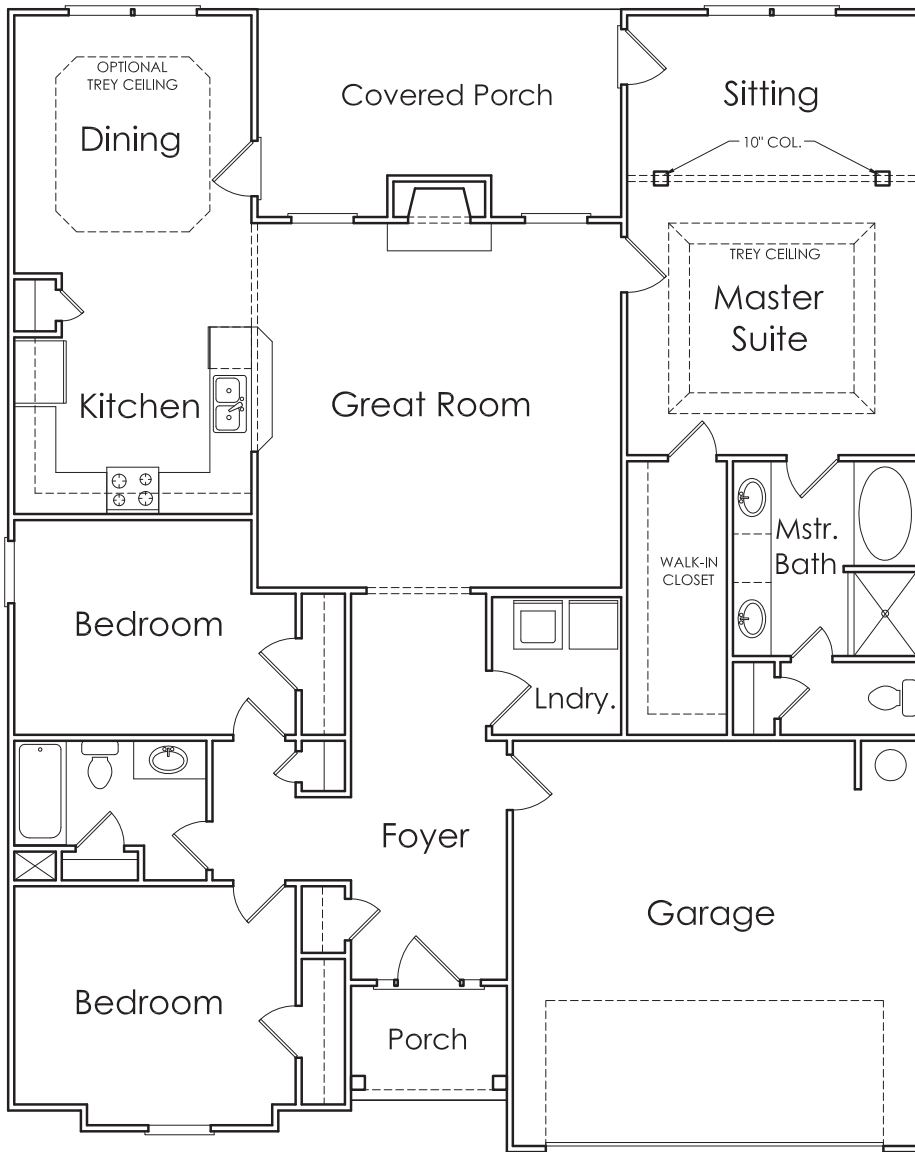

# ASPEN

A

APPROXIMATELY  
**1802** SQUARE FEET

3 BEDROOM

2 BATH

2 CAR GARAGE

**FIRST FLOOR**  
ON SLAB

# ASPEN

**FIRST FLOOR**  
ON BASEMENT