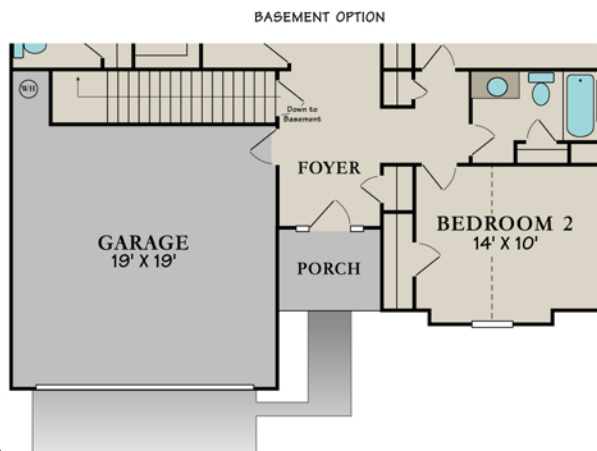

# ASPEN S

1768 SQUARE FEET

**LEGENDARY**  
Communities

\* These Images are Artist Renderings and Floor Plan Graphics; Actual Construction Materials and Floor Plan May Vary per Elevation. Square Footage & Room Dimensions are Approximate.